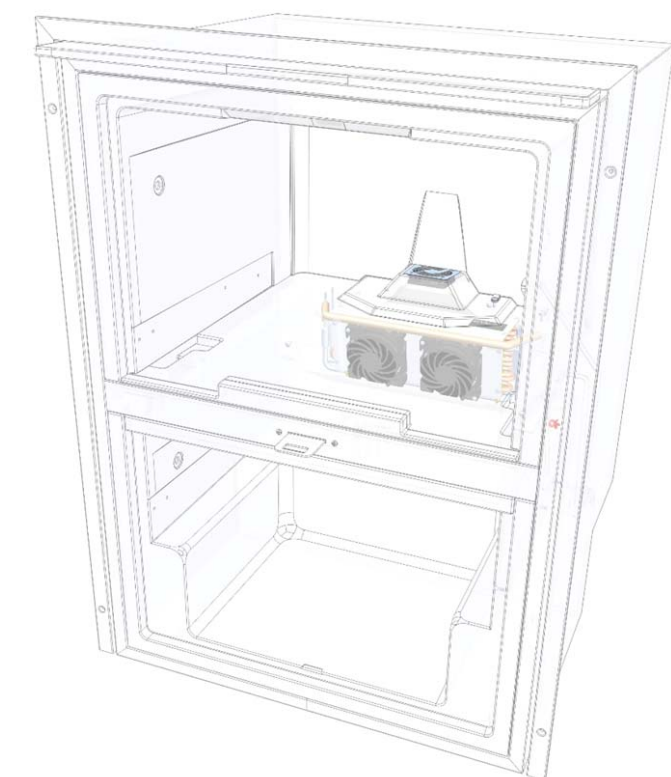

YOU DECIDE: ANY TEMPERATURE, ANY TIME

ALL IN ONE FUNCTION

- FRIDGE + FREEZER
- FREEZER + FREEZER
- FRIDGE + FRIDGE

DRW 180 A THE ONLY ONE...THE ALL IN ONE

VITRIFRIGO

SAFE AND RELIABLE

**WATERPROOF
THERMOSTAT
WITH TOUCH SCREEN**

DRW 180 A THE ONLY ONE...THE ALL IN ONE

NO ICE BUILDING UP
LONG LASTING FOOD
ENJOY YOUR TIME

TOTAL NO FROST
WITH VENTILATED
COOLING SYSTEM

DRW 180 A THE ONLY ONE...THE ALL IN ONE

SMART

**DOOR INSIDE
DOOR OUTSIDE**

SINGLE
FITTING
FRAME

DRW 180 A THE ONLY ONE...THE ALL IN ONE

ENVIRONMENTAL FRIENDLY

**NATURAL
GAS R290**
LOW GWP
REFRIGERANT

DRW 180 A THE ONLY ONE...THE ALL IN ONE

ALL IN ONE FUNCTION
FRIDGE + FREEZER
FREEZER + FREEZER
FRIDGE + FRIDGE

DRW180A IS ALSO

3 STAR FREEZER

VENTED TOP PANEL WITH
INTEGRAL DOOR CATCH

100% DIRECT RETROFIT WITH
THE PREVIOUS DW180 MODEL

VF PATENTED 316 STAINLESS STEEL
HANDLE

316 STAINLESS STEEL FINISH

12/24VDC AND 12/24VDC - 110/240VAC
POWER SUPPLY AVAILABLE