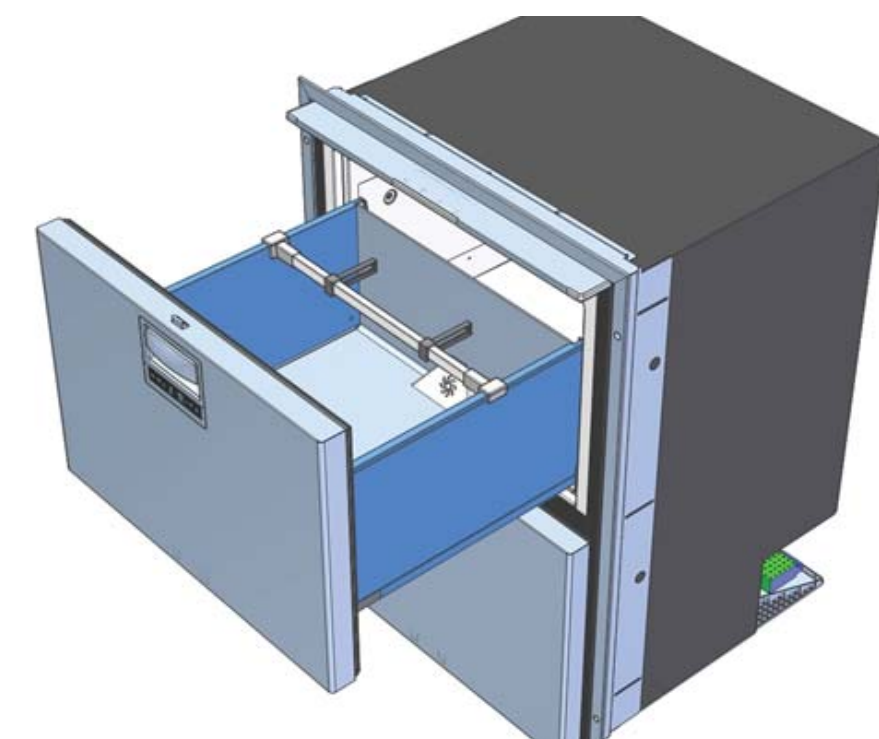

TWO IMPROVED DRAWERS

SUPER SMOOTH DRAWER
RUNNERS PROVIDE EFFORTLESS
OPENING AND CLOSING

INTERNAL LIGHTING SYSTEM

DRAWER ELECTRICAL
CONNECTION, FAST AND
EASY TO SERVICE

REMOVABLE RUBBER SEALS

INTERNAL DRAWER
PARTITION SYSTEM