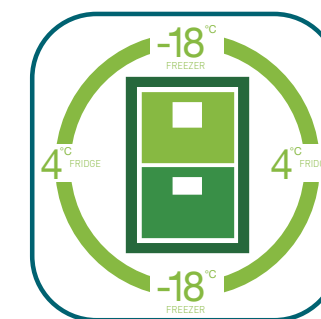

YOU DECIDE: ANY TEMPERATURE, ANY TIME

ALL IN ONE FUNCTION

- FRIDGE + FREEZER
- FREEZER + FREEZER
- FRIDGE + FRIDGE

DRW 180 A THE ONLY ONE...THE ALL IN ONE

VITRIFRIGO

SAFE AND RELIABLE

**WATERPROOF
THERMOSTAT
WITH TOUCH SCREEN**

SINGLE
FITTING
FRAME

DRW 180 A THE ONLY ONE...THE ALL IN ONE

ENVIRONMENTAL FRIENDLY

**NATURAL
GAS R290**
LOW GWP
REFRIGERANT

DRW 180 A THE ONLY ONE...THE ALL IN ONE

ALL IN ONE FUNCTION
FRIDGE + FREEZER
FREEZER + FREEZER
FRIDGE + FRIDGE

**WATERPROOF
THERMOSTAT**
WITH TOUCH SCREEN

TOTAL NO FROST
WITH VENTILATED
COOLING SYSTEM

**DOOR INSIDE
DOOR OUTSIDE**
SINGLE FITTING FRAME

**NATURAL
GAS R290**
LOW GWP
REFRIGERANT

DRW 180 A THE ONLY ONE...THE ALL IN ONE