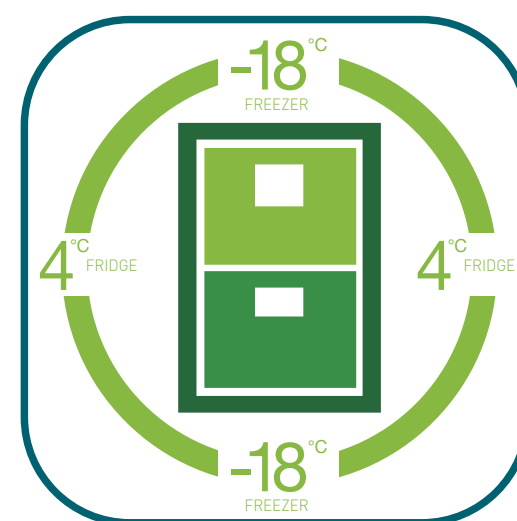

YOU DECIDE: ANY TEMPERATURE, ANY TIME

ALL IN ONE FUNCTION

- FRIDGE + FREEZER
- FREEZER + FREEZER
- FRIDGE + FRIDGE

DRW 180 A THE ONLY ONE...THE ALL IN ONE

VITRIFRIGO

SAFE AND RELIABLE

**WATERPROOF
THERMOSTAT
WITH TOUCH SCREEN**

DRW 180 A THE ONLY ONE...THE ALL IN ONE

NO ICE BUILDING UP
LONG LASTING FOOD
ENJOY YOUR TIME

TOTAL NO FROST
WITH VENTILATED
COOLING SYSTEM

DRW 180 A THE ONLY ONE...THE ALL IN ONE

SMART

**DOOR INSIDE
DOOR OUTSIDE**