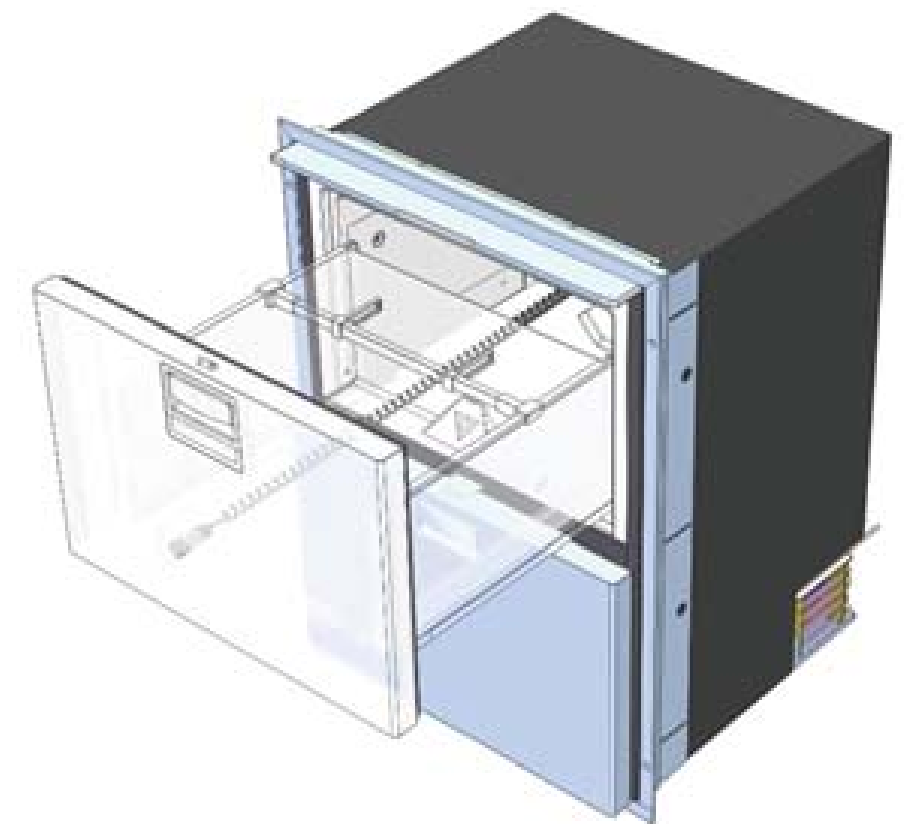

TWO IMPROVED DRAWERS

SUPER SMOOTH DRAWER
RUNNERS PROVIDE EFFORTLESS
OPENING AND CLOSING

INTERNAL LIGHTING SYSTEM

DRAWER ELECTRICAL
CONNECTION, FAST AND
EASY TO SERVICE

REMOVABLE RUBBER SEALS

INTERNAL DRAWER
PARTITION SYSTEM